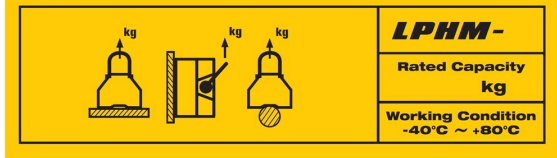

LPHM-

Rated Capacity
kg

Working Condition
-40°C ~ +80°C

SVERO

LABELS, LHPM-1

Art nr.801001-SK

LPHM-

Rated Capacity
kg

Working Condition
-40°C ~ +80°C

Specifications

Art nr. 801001-SK

Brand SVERO

Momarken 19, 556 50 Jönköping
+46 36 316570 | info@svero.com