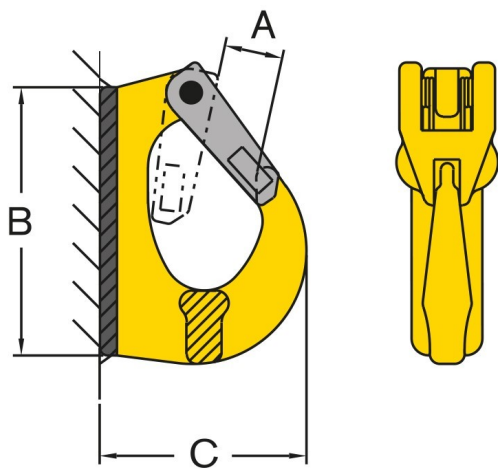

SVERO

Excavator Weld-on Hook, 3000 kg

Art nr.8-098-3

Specifications

Art nr.	8-098-3
WLL	3000 kg
Weight, net	1.2 kg
Brand	SVERO

Momarken 19, 556 50 Jönköping
+46 36 316570 | info@svero.com