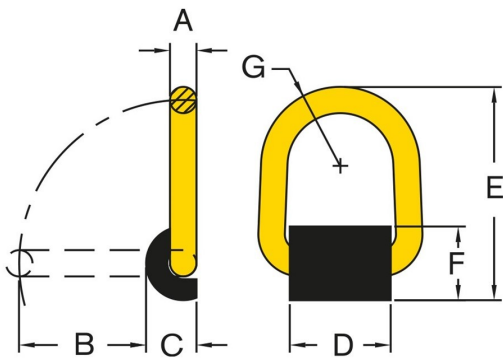

SVERO

Weold On Lifting Point, 5000 kg

Art nr.8-096-5

Specifications

Art nr.	8-096-5
WLL	5000 kg
Weight, net	1.7 kg
Brand	SVERO

Momarken 19, 556 50 Jönköping
+46 36 316570 | info@svero.com