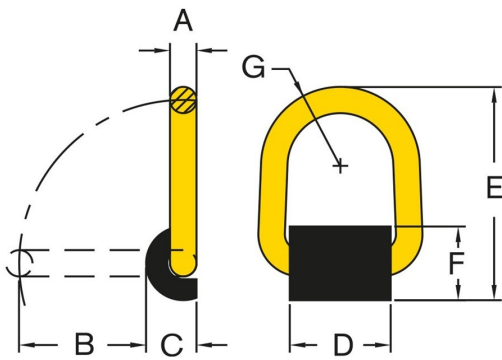

SVERO

Weold On Lifting Point, 3000 kg

Art nr.8-096-3

Specifications

Art nr.	8-096-3
WLL	3000 kg
Weight, net	0.9 kg
Brand	SVERO

Momarken 19, 556 50 Jönköping
+46 36 316570 | info@svero.com