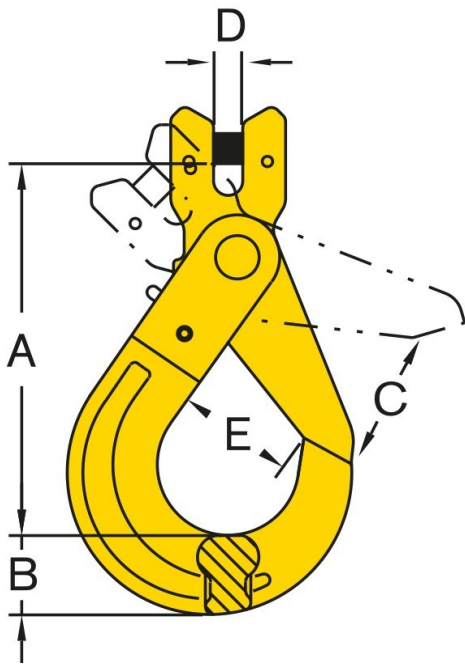

SVERO

Clevis Sling Safety Hook, 2000 kg, 7/8 mm

Art nr.8-045-07

Specifications

| | |
|-------------|----------|
| Art nr. | 8-045-07 |
| WLL | 2000 kg |
| Weight, net | 0.8 kg |
| Brand | SVERO |