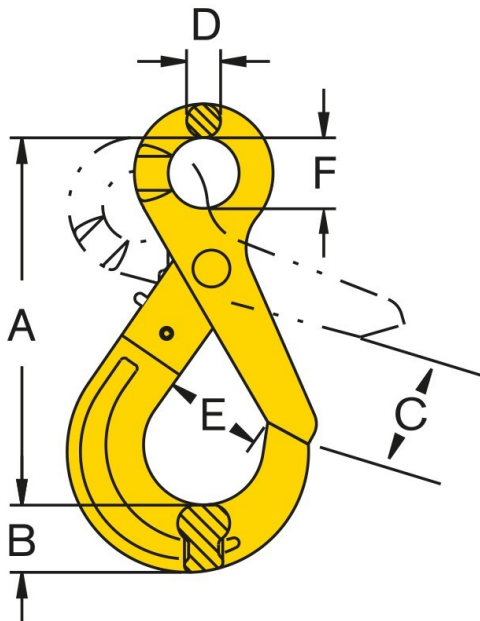

SVERO

Eye Sling Safety Hook, 8000 kg, 16 mm

Art nr.8-043-16

Specifications

Art nr.	8-043-16
WLL	8000 kg
Weight, net	5.74 kg
Brand	SVERO

Momarken 19, 556 50 Jönköping
+46 36 316570 | info@svero.com