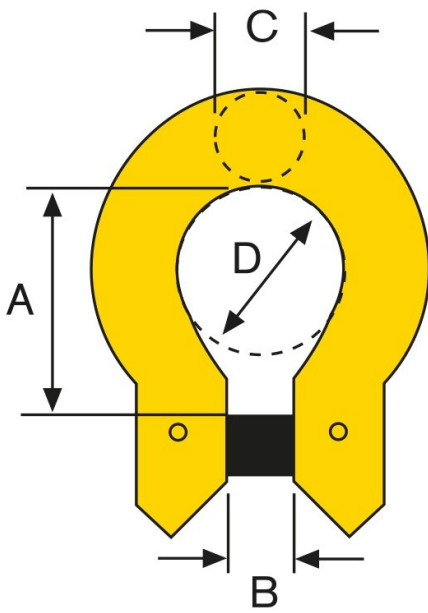

SVERO

Omega Link, 2000 kg, 7.8 mm

Art nr.8-034-07

Specifications

Art nr.	8-034-07
WLL	2000 kg
Weight, net	0.2 kg
Brand	SVERO

Momarken 19, 556 50 Jönköping
+46 36 316570 | info@svero.com